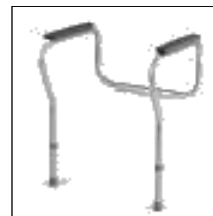

Long handled brush

Shower stool/bath step

Swivel bath seat

Long handled tap turner

Shower seat

Long handled bath sponges

Adjustable transfer bench for bath or shower

Double-sided denture brush

Inflatable hair washtray

Toileting Aids

Adapted toilet

Extra wide commode

Extender for toilet flusher

Raised toilet seat

Commode

Raised toilet seats

Padded commode

Toilet safety frame

Chrome grab bars

Toilet safety frame (mobile and adjustable)

Mobility Aids

Wheelchair

Adult hemi walker

Walker