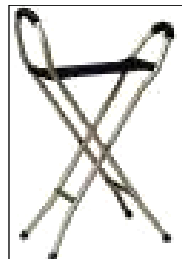

Padded commode

Toilet safety frame

Chrome grab bars

Toilet safety frame (mobile and adjustable)

Mobility Aids

Wheelchair

Adult hemi walker

Walker

Quad cane

Three wheel roller walker

Walking stick (wooden)

Roller walker with storage basket and seat

Folding sling seat cane

Wheelchair

Seat walking stick

Memory cushion for wheelchair